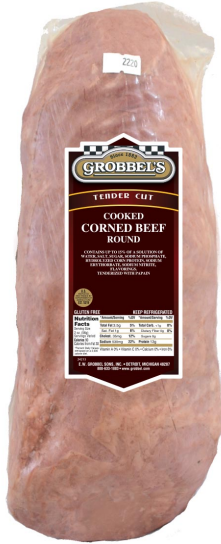

**GROBBEL'S COOKED CORNED BEEF
COOKED - EYE ROUND
2 PK**

ITEM #: 2310
GTIN: 90098558023100
LABEL %: 15

Features and Benefits

Cooked
Premium Foodservice / Deli Cut
Cooked Corned Beef Eye Round is made from Select Graded Eye Rounds trimmed to a 1/8" maximum fat coverage.

PIECE WEIGHT RANGE	4.0-8.0 LBS
PACK	2
AVERAGE CASE WEIGHT	13 LBS
PACKAGE TARE	0.03 LBS / PIECE
BOX TARE	0.90 LBS / BOX
TIER / HIGH	10/8
CASE CUBE	0.39 CUBIC FEET
CASE DIMENSIONS	15"L X 9"W X 5"H
HANDLING	0 °F OR BELOW
CODE DATE - PACKAGE	(Y)-JULIAN
SHELF LIFE TO DISTRIBUTOR	730 DAYS FROM PRODUCTION