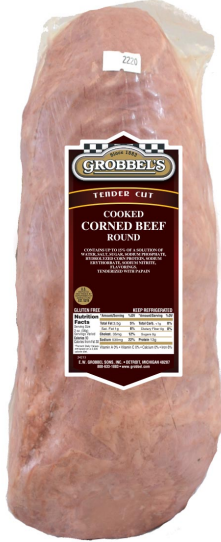

**GROBBEL'S COOKED CORNED BEEF
COOKED - EYE ROUND
2 PK**

ITEM #: 2310
GTIN: 90098558023100
LABEL %: 15

Features and Benefits

Cooked
Premium Foodservice / Deli Cut
Cooked Corned Beef Eye Round is made from Select Graded Eye Rounds trimmed to a 1/8" maximum fat coverage.

PIECE WEIGHT RANGE	4.0-8.0 LBS
PACK	2
AVERAGE CASE WEIGHT	13 LBS
PACKAGE TARE	0.03 LBS / PIECE
BOX TARE	0.90 LBS / BOX
TIER / HIGH	10/8
CASE CUBE	0.39 CUBIC FEET
CASE DIMENSIONS	15"L X 9"W X 5"H
HANDLING	0 °F OR BELOW
CODE DATE - PACKAGE	(Y)-JULIAN
SHELF LIFE TO DISTRIBUTOR	730 DAYS FROM PRODUCTION